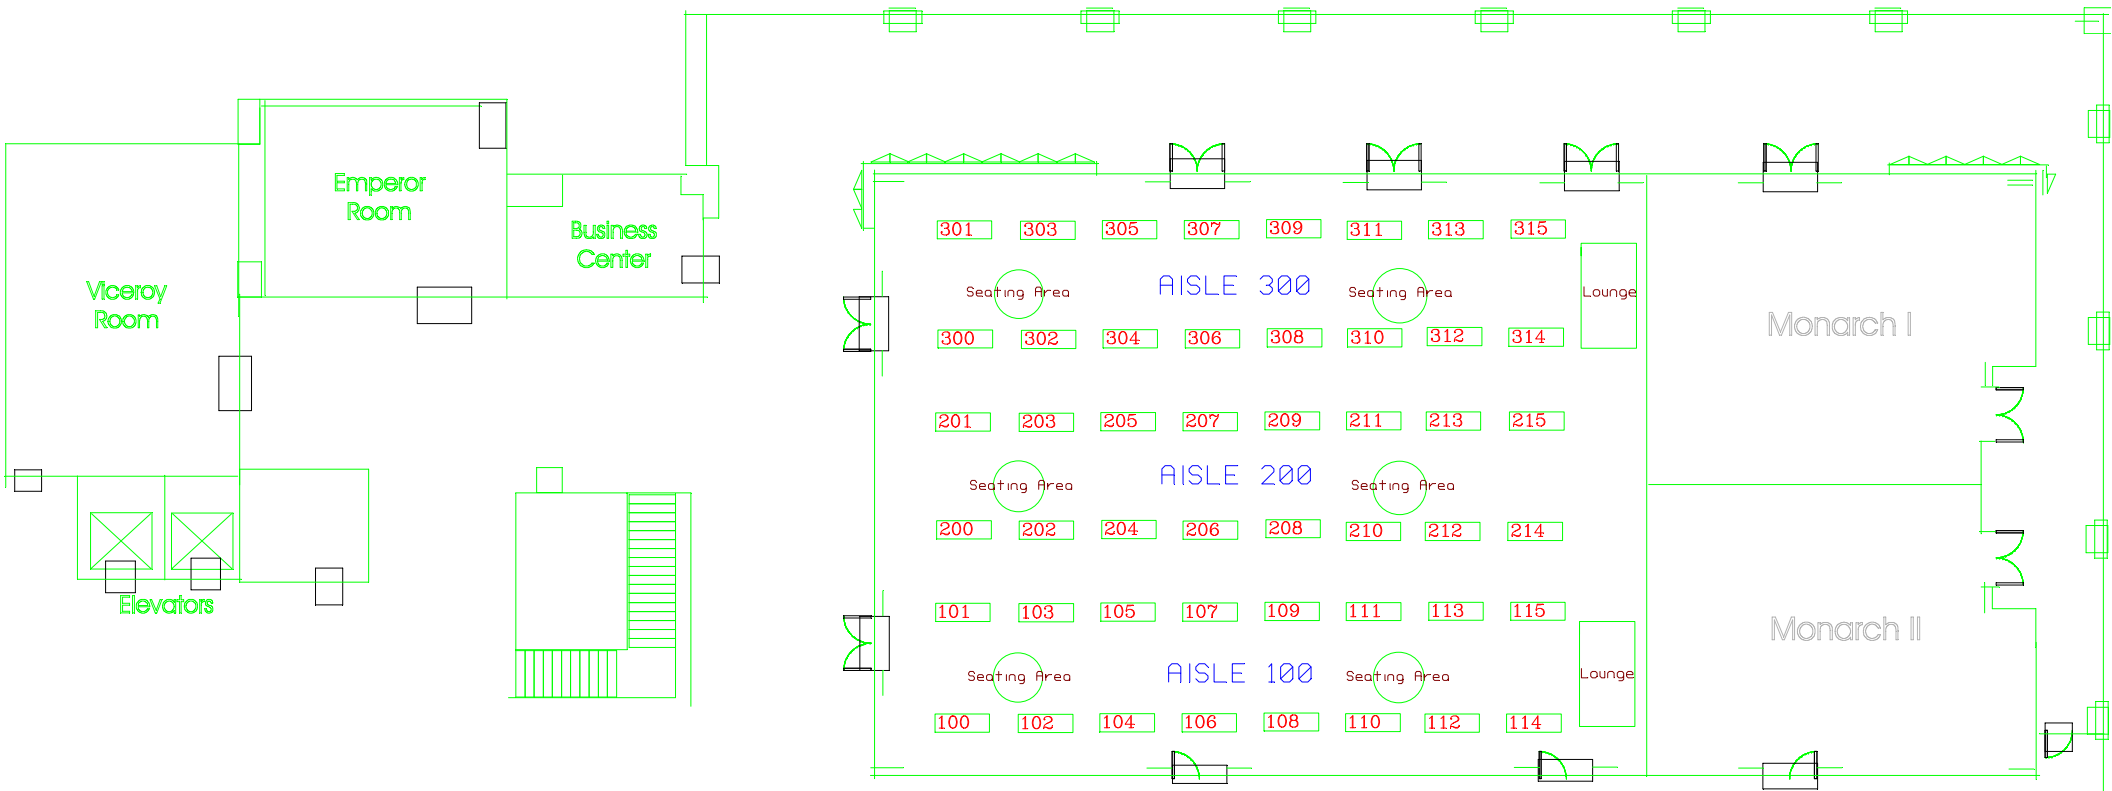

The Westin Virginia Beach

Monarch Ballroom

Legend

-  2ft X 6ft Tables
-  Round Tables (Seating Area)
-  Lounge Tables (food)